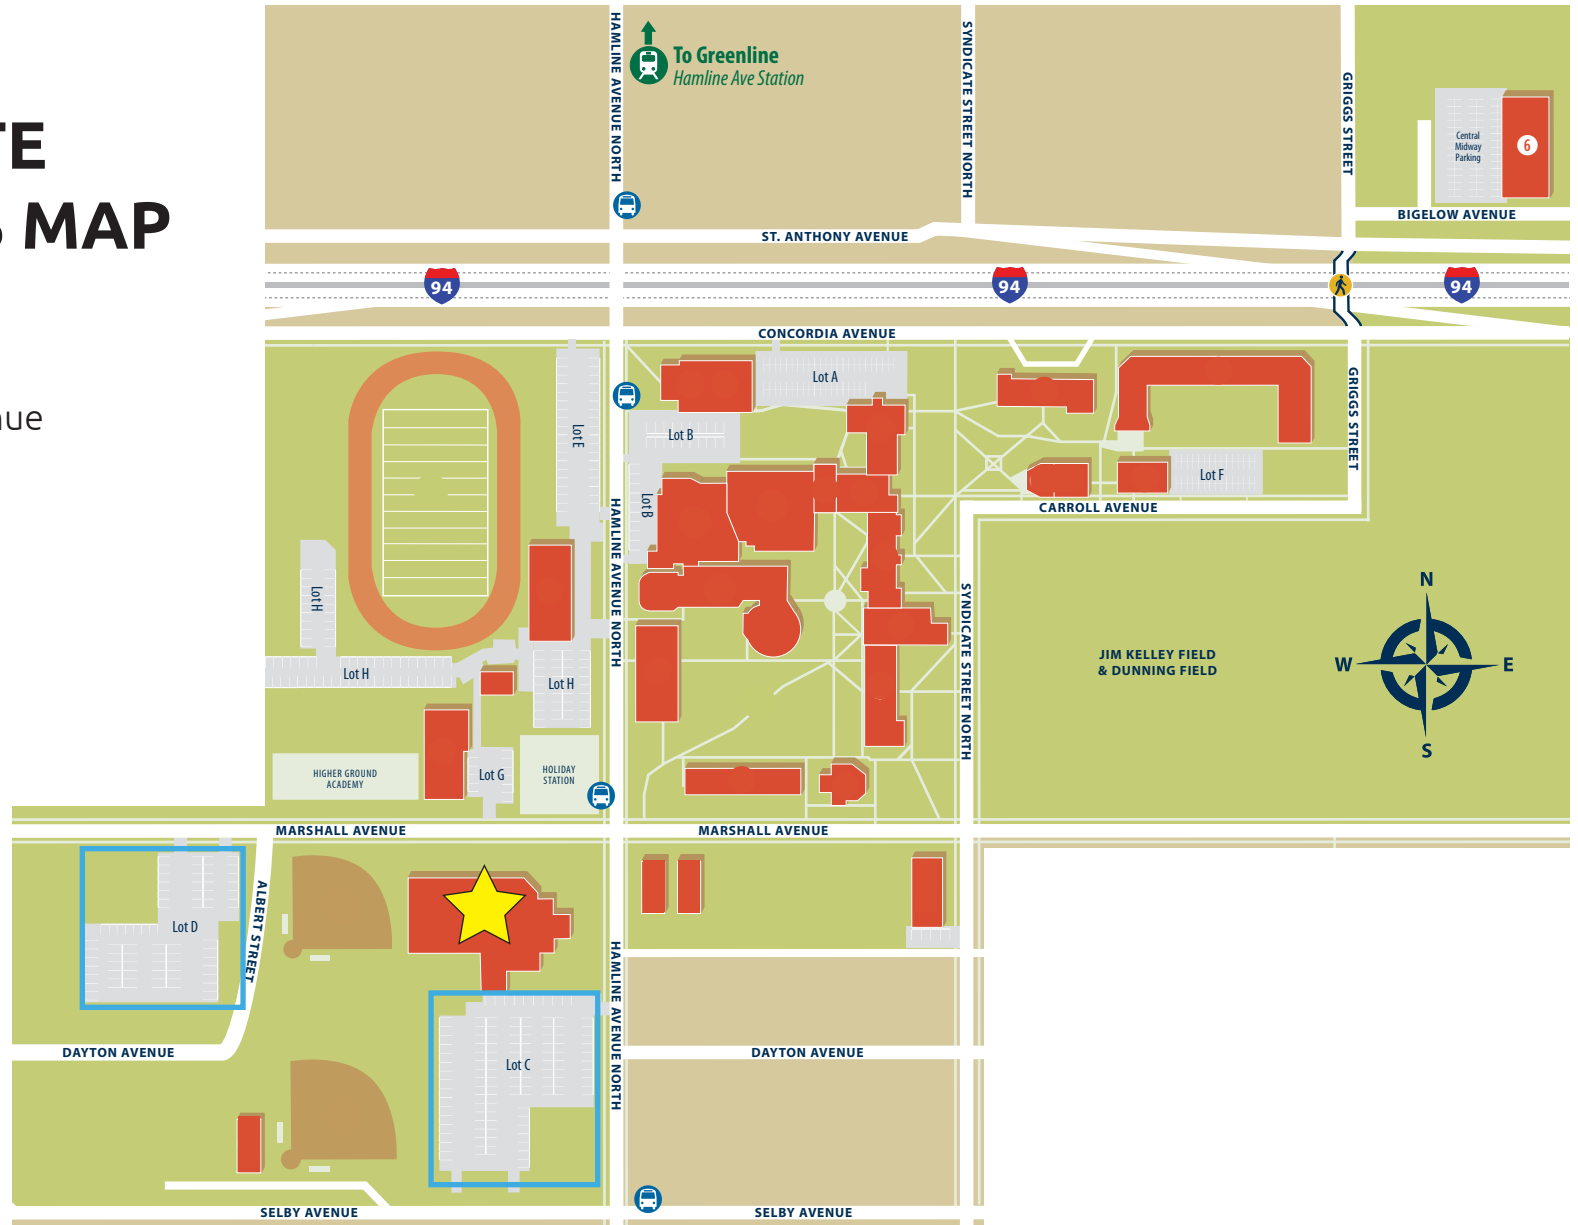

**Special
Olympics**
Minnesota

2019 STATE GYMNASTICS MAP

CONCORDIA UNIVERSITY CAMPUS MAP & DIRECTORY

1282 Concordia Avenue | St. Paul, MN 55104-5494

Gymnastics Venue
Gangelhoff Center

Parking
Lot D

Parking
Lot C

Concessions
on 2nd floor
10am-2pm

Main Entrance
& Registration

Handicap
Accessible
Entrance

Judges
Hospitality

Gangelhoff Center MAIN LEVEL

LEGEND

OFFICE SPACE	STORAGE OR CUSTODIAL	COMMON AREA
MEETING ROOMS	RESTROOM OR LOCKER ROOM	OTHER
ELEVATOR	Produced by: johnhaus design www.johnhaus.com	