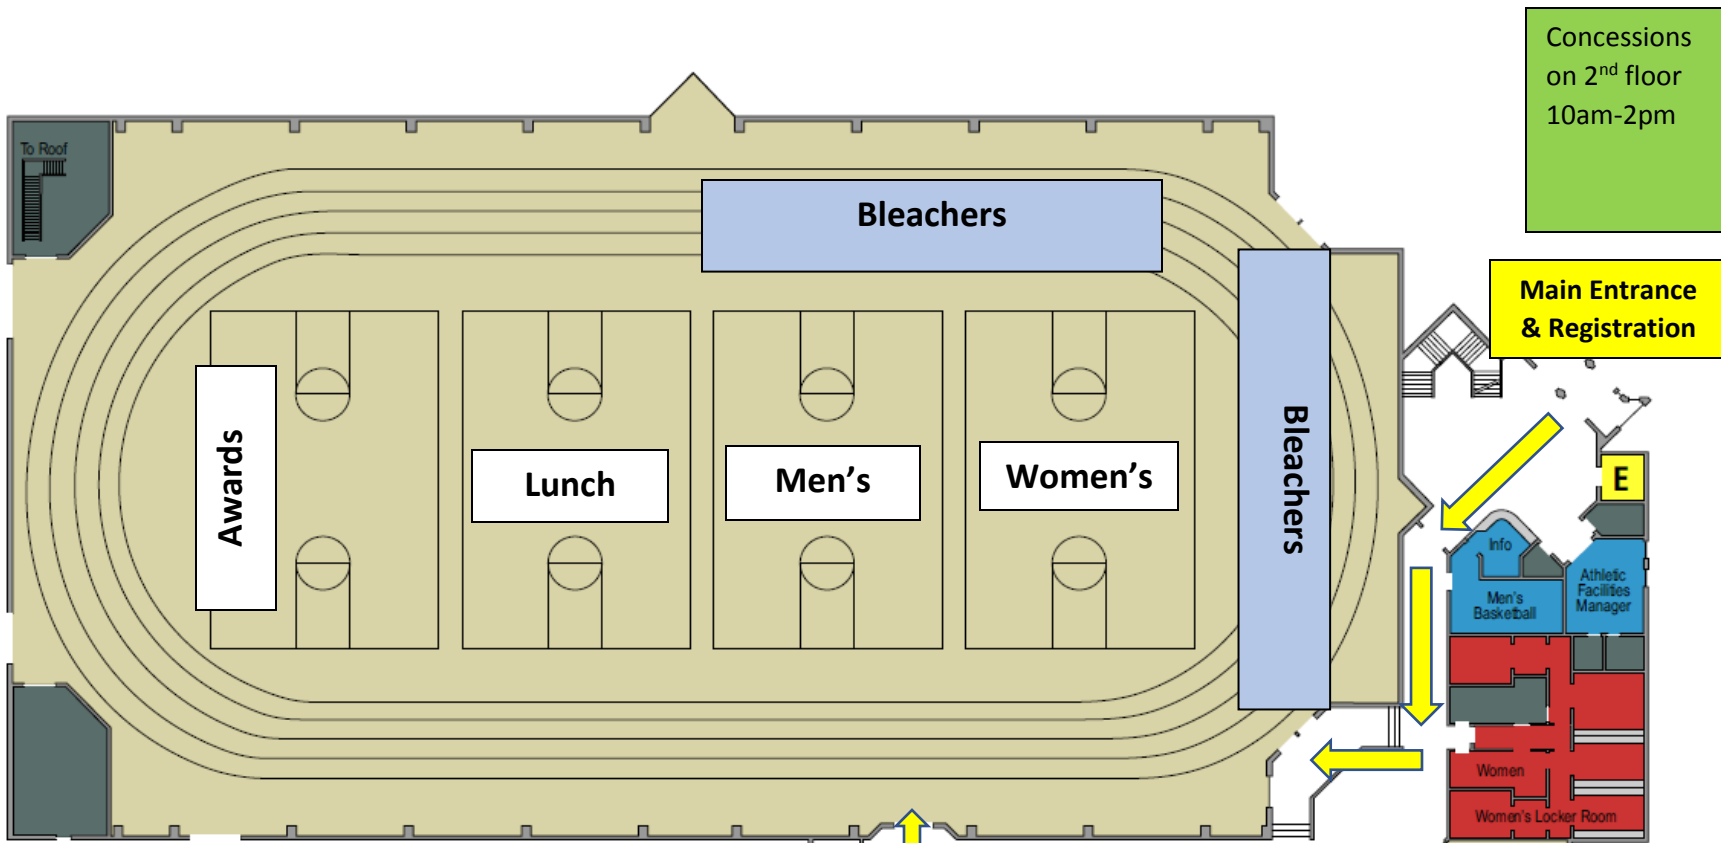

**Special
Olympics**
Minnesota

2019 STATE GYMNASTICS MAP

CONCORDIA UNIVERSITY CAMPUS MAP & DIRECTORY

1282 Concordia Avenue | St. Paul, MN 55104-5494

Gymnastics Venue
Gangelhoff Center

Parking
Lot D

Parking
Lot C

Concessions
on 2nd floor
10am-2pm

Main Entrance
& Registration

Handicap
Accessible
Entrance

Judges
Hospitality

Gangelhoff Center MAIN LEVEL

LEGEND

OFFICE SPACE	STORAGE OR CUSTODIAL	COMMON AREA
MEETING ROOMS	RESTROOM OR LOCKER ROOM	OTHER
ELEVATOR	Produced by: johnhaus design www.johnhaus.com	